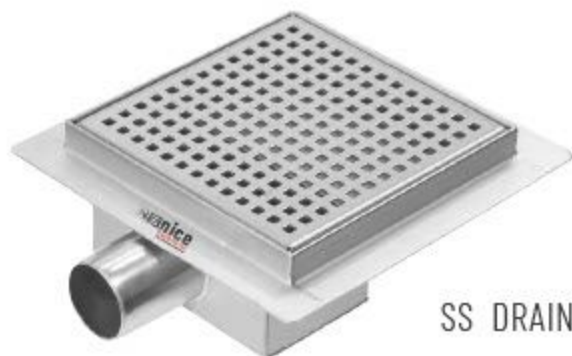

SS DRAIN TROUGH GRATING (HEAVY DUTY)

SS GREASE CHAMBER

Drainage  
*accessories*

SS DRAIN BOX